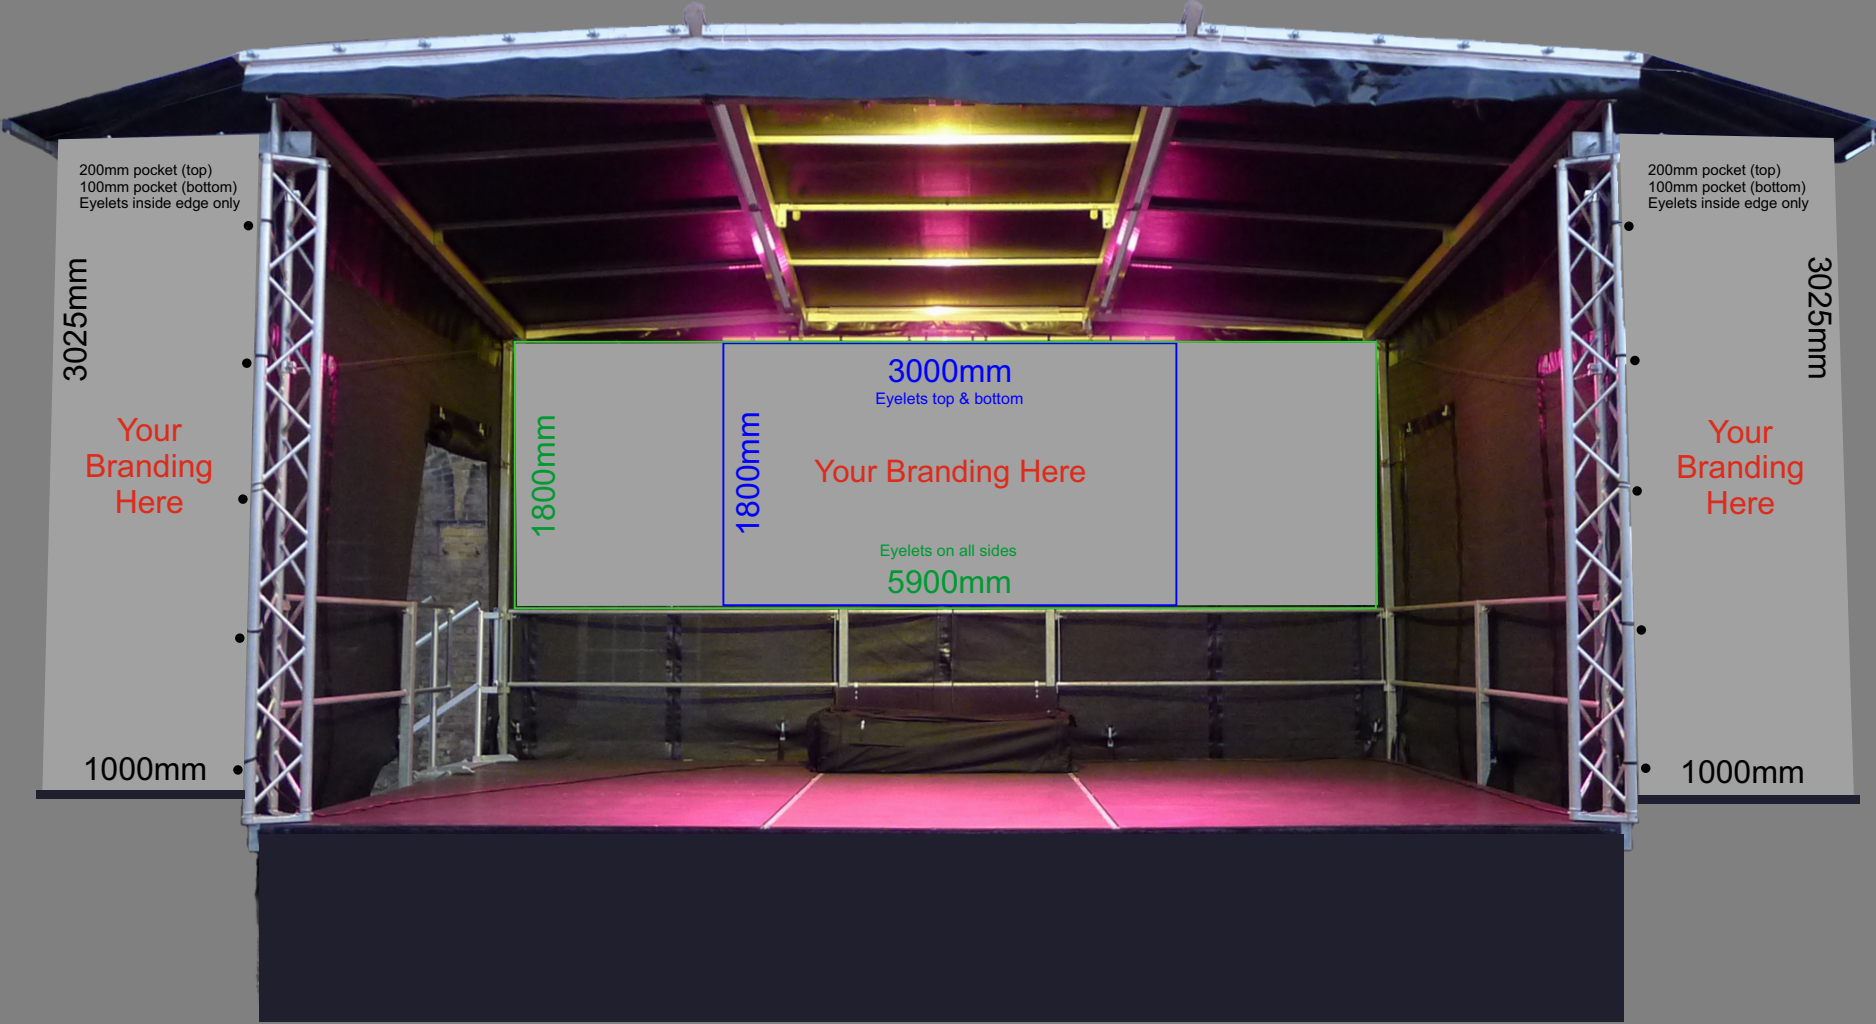

# 6m x 4m Banner Details

Artwork: For best results please provide PDF files.  
Images should be a minimum of 300dpi (600dpi is better).  
Your file should also be created at 10% of final size.  
Convert fonts to outlines.  
Include bleed if required but offset crop marks so they don't print.  
Export to PDF using the Press Quality setting.